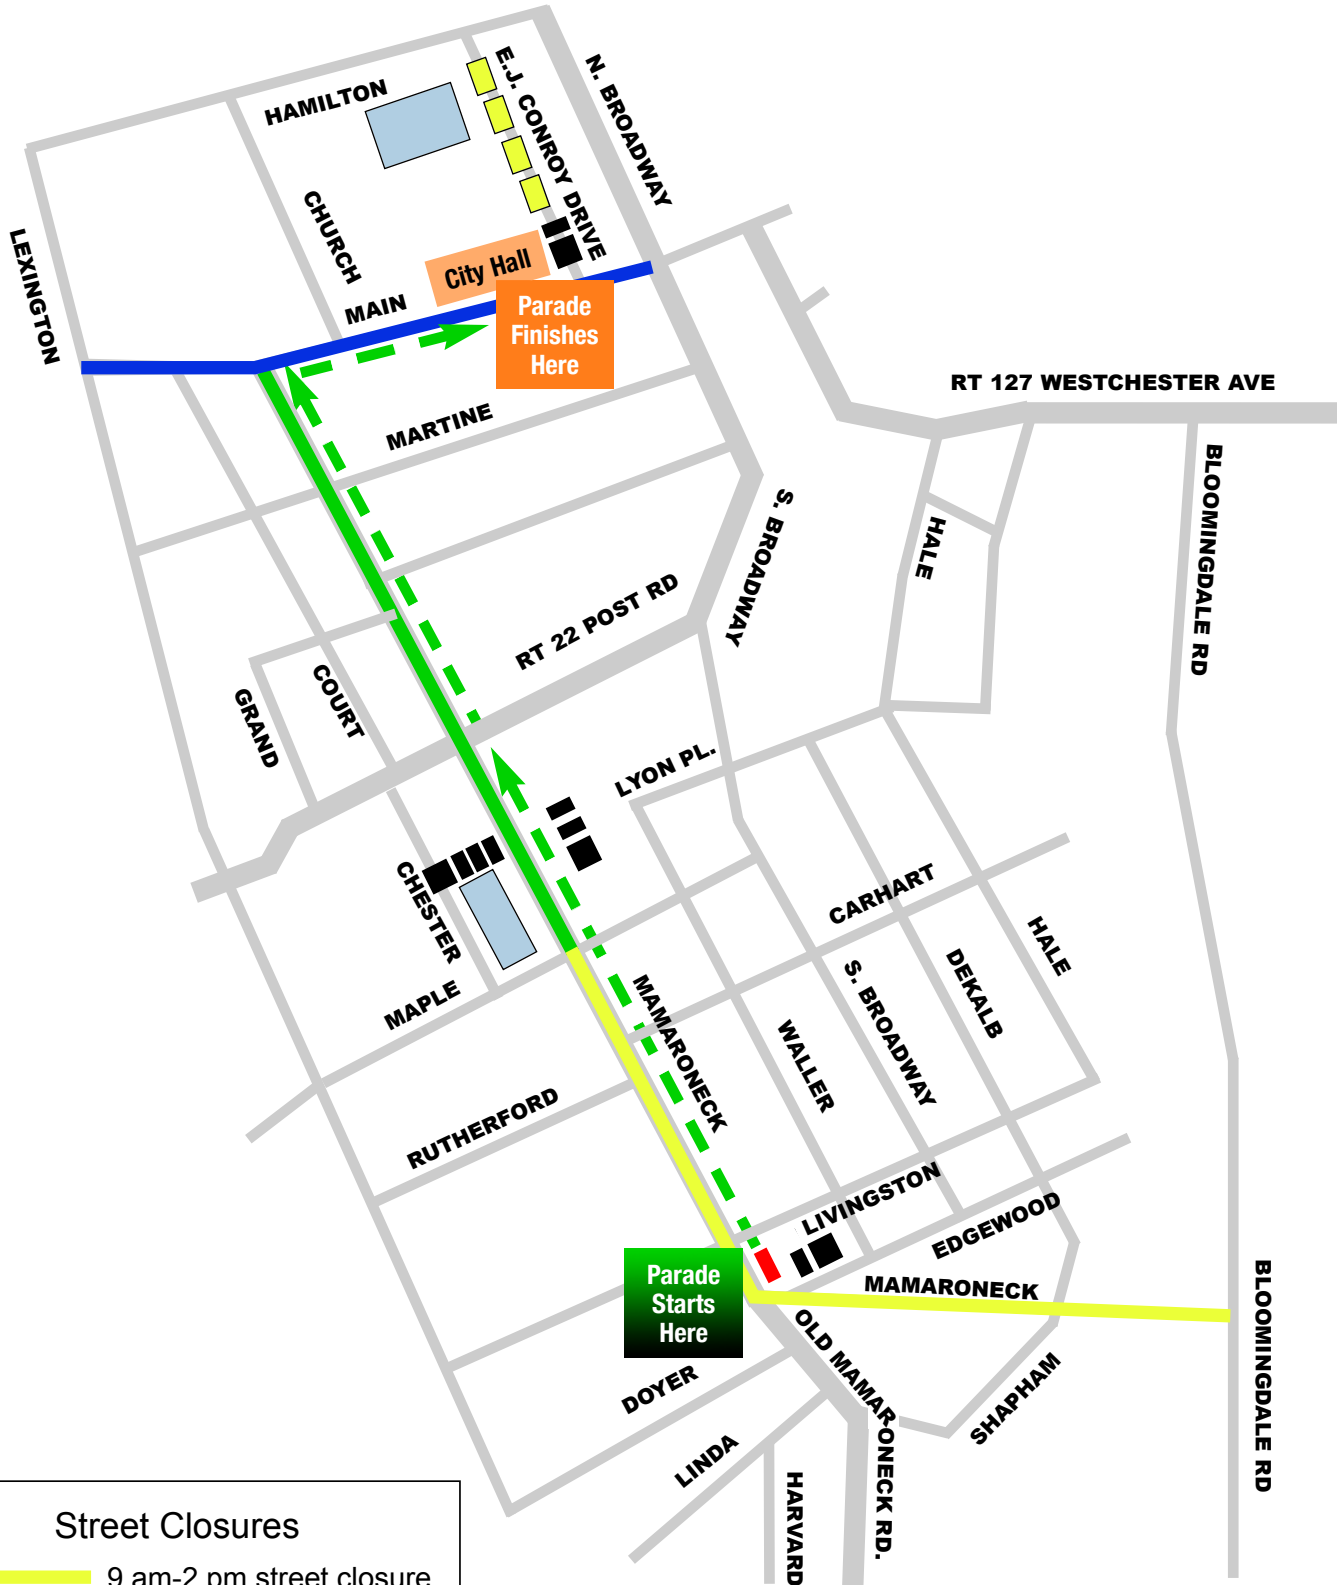

Downtown White Plains

← Parade Route

Street Closures	
—	9 am-2 pm street closure
—	Noon-2 pm street closure
—	11 am-2 pm street closure