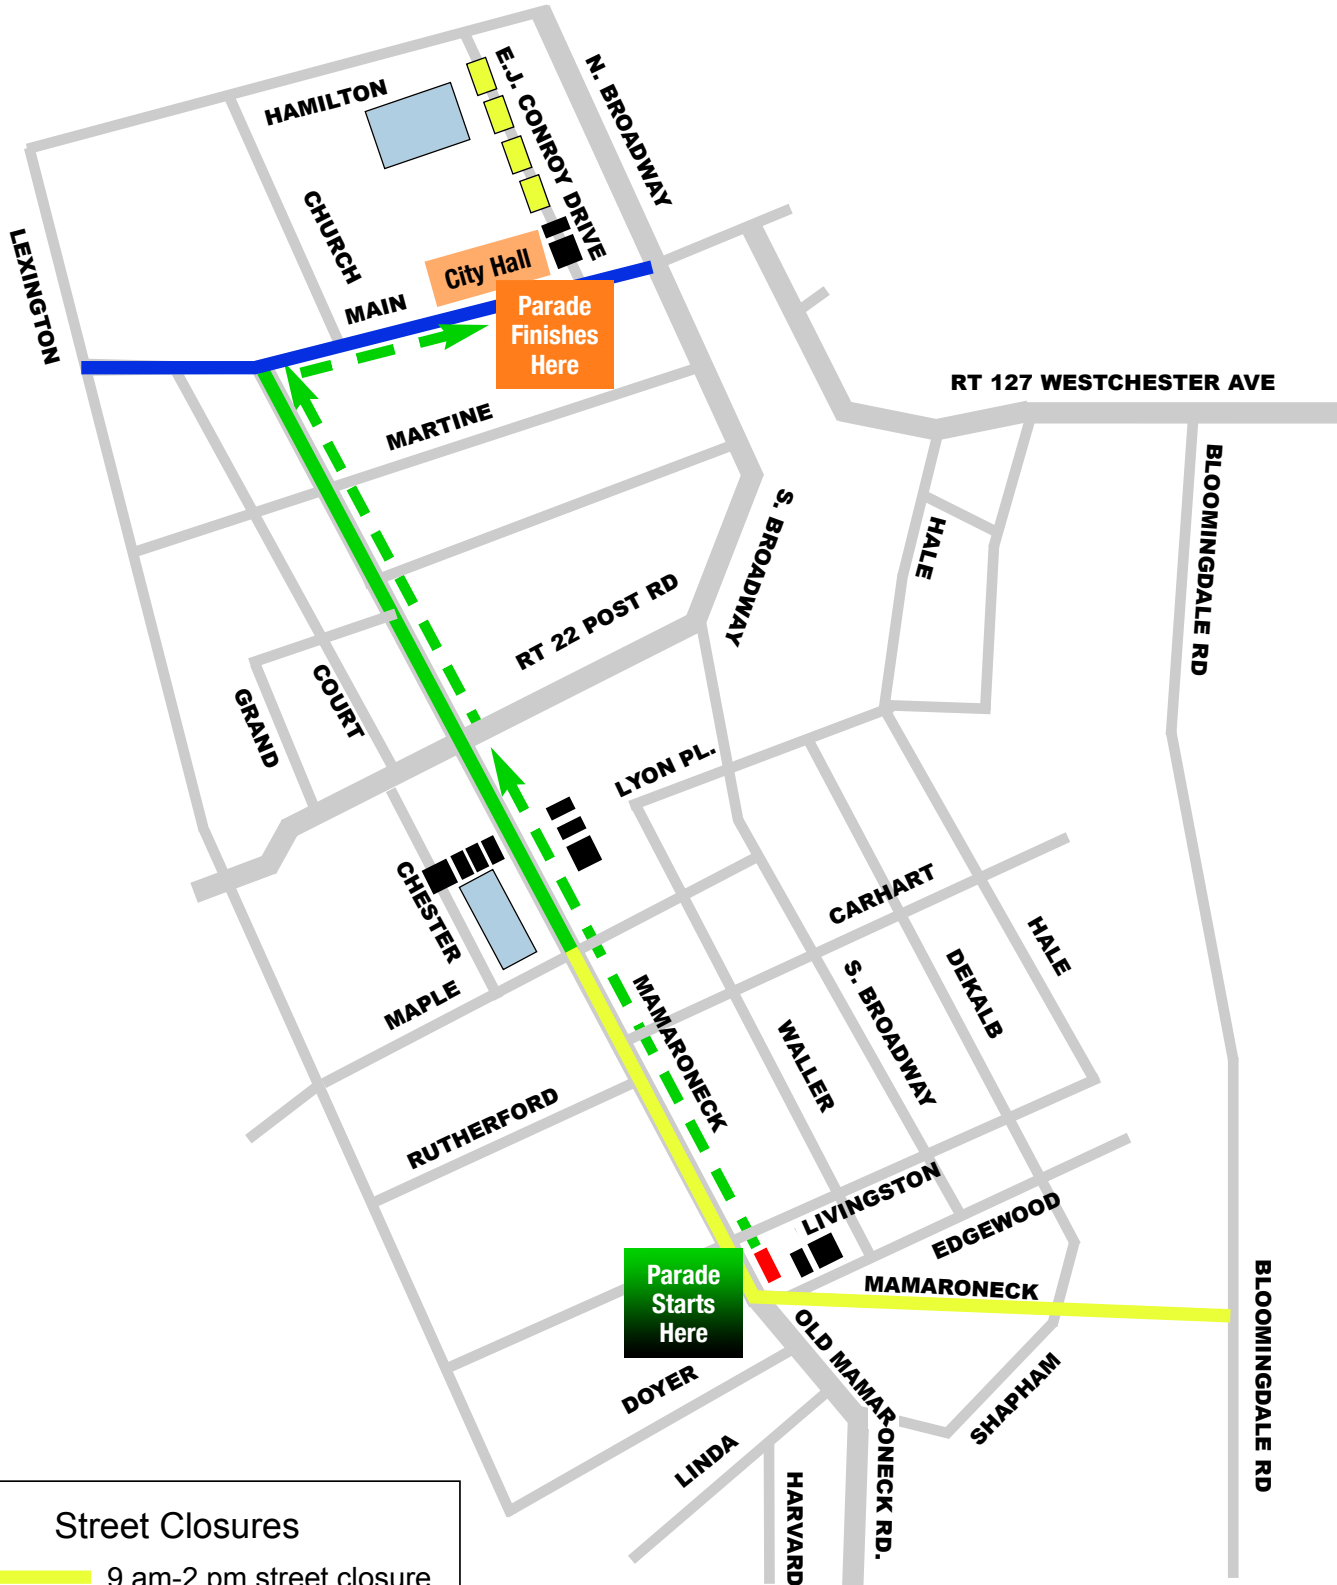

Business Advisory

This is a courtesy business advisory that the White Plains Annual St. Patrick's Day Parade will occur on Saturday, March 11th this year, which will result in temporary street closures. Please plan accordingly. To assist, we are including a map of the parade route, and the hours that the streets are projected to be closed (back side of this page.)

Downtown White Plains

← Parade Route

Street Closures	
—	9 am-2 pm street closure
—	Noon-2 pm street closure
—	11 am-2 pm street closure