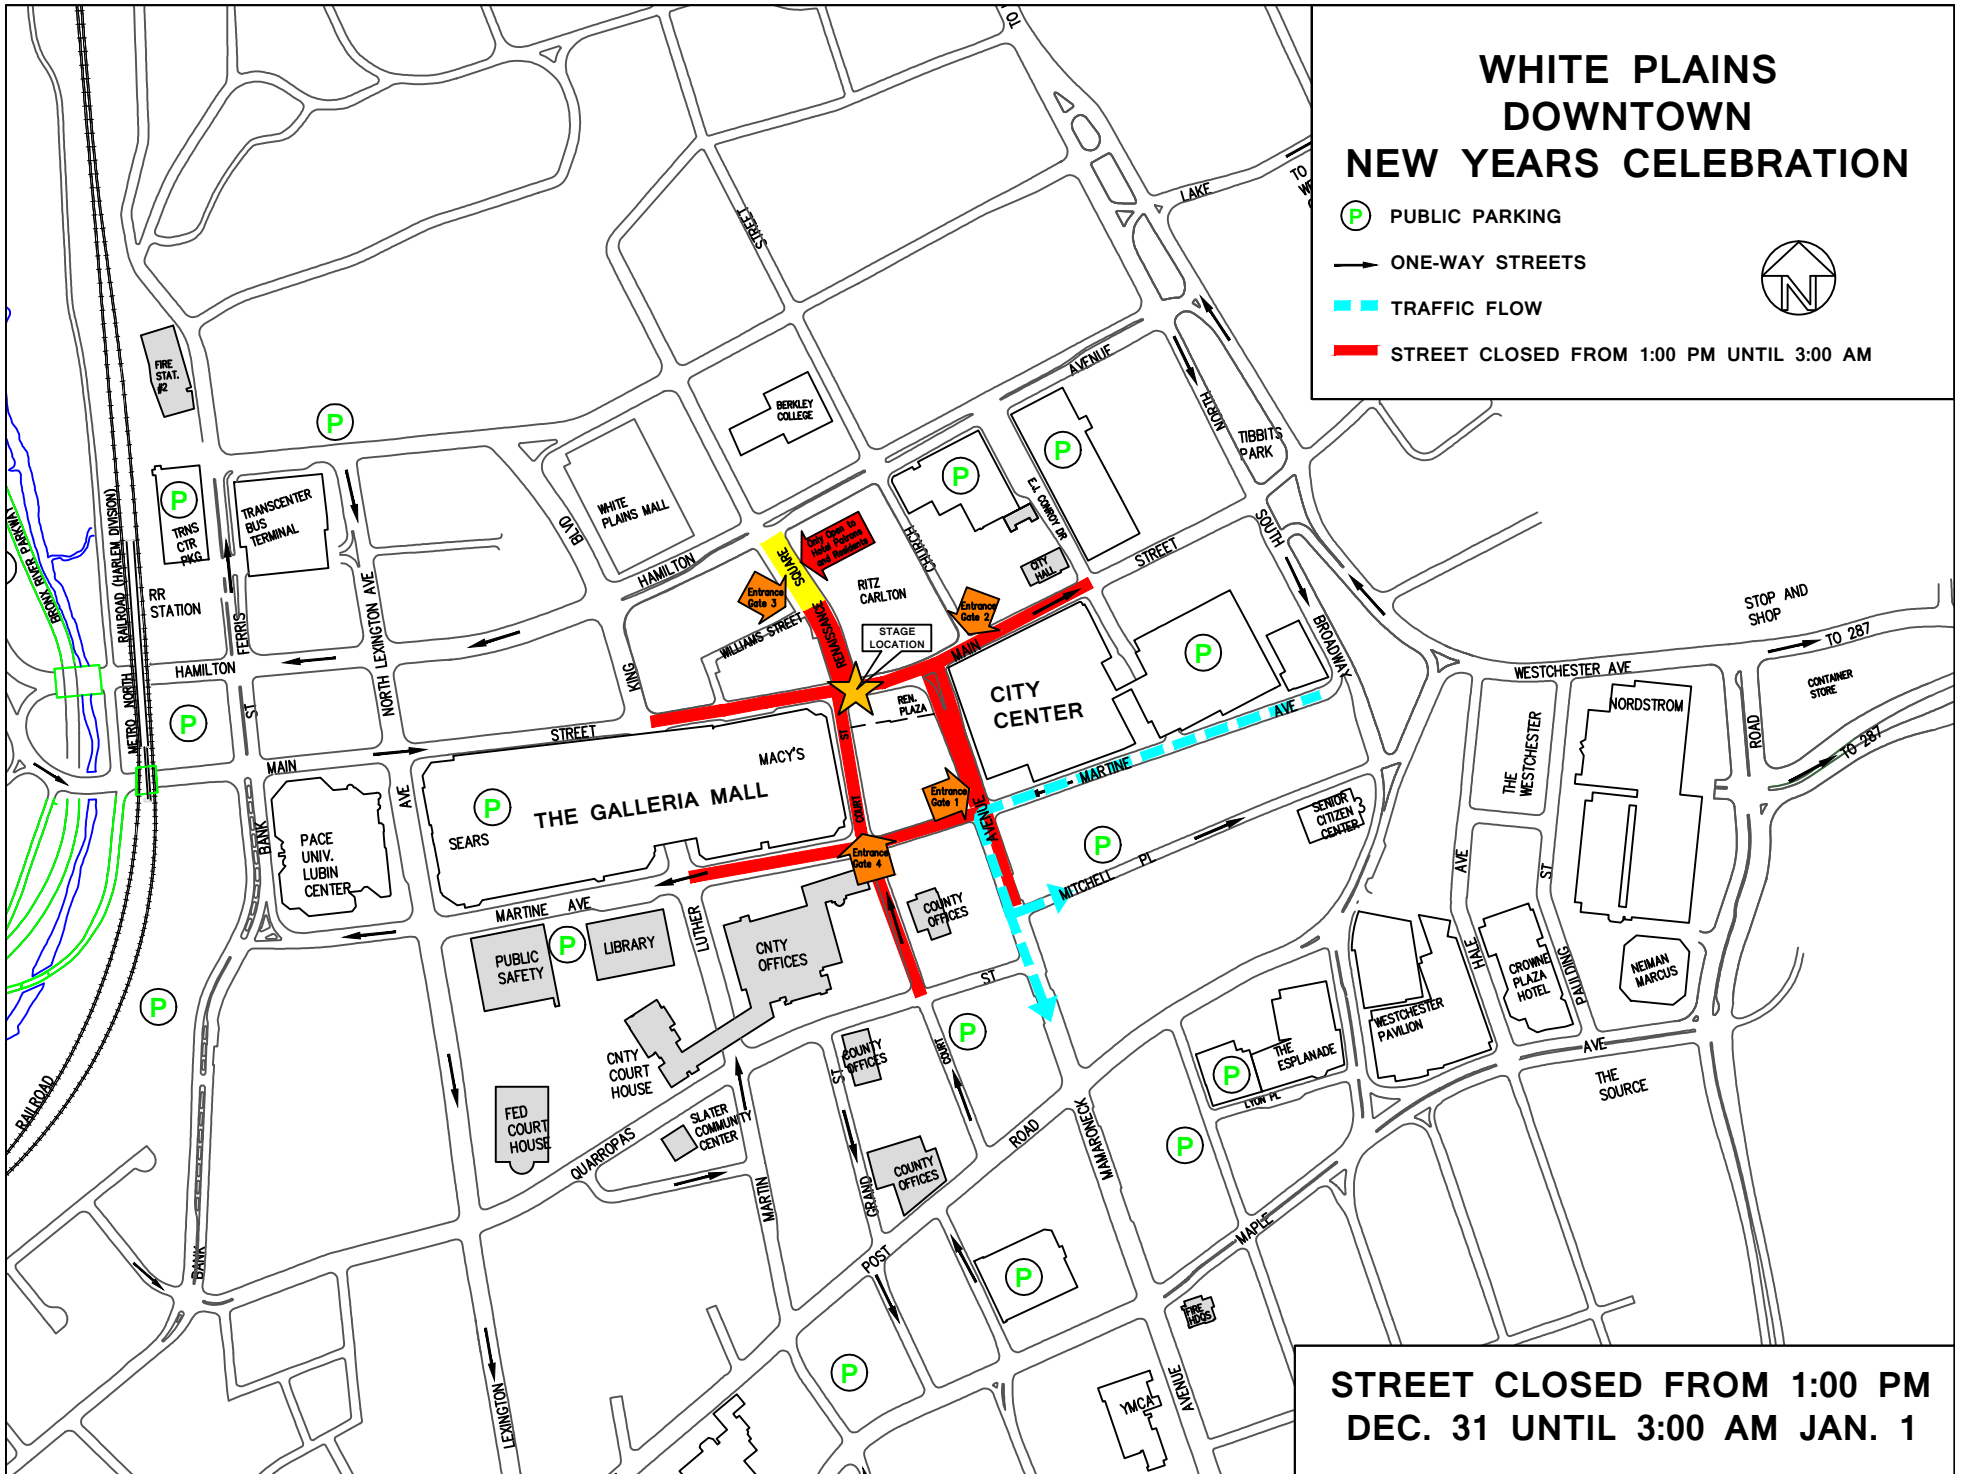

WHITE PLAINS DOWNTOWN NEW YEARS CELEBRATION

-  PUBLIC PARKING
-  ONE-WAY STREETS
-  TRAFFIC FLOW
-  STREET CLOSED FROM 1:00 PM UNTIL 3:00 AM

**STREET CLOSED FROM 1:00 PM
DEC. 31 UNTIL 3:00 AM JAN. 1**